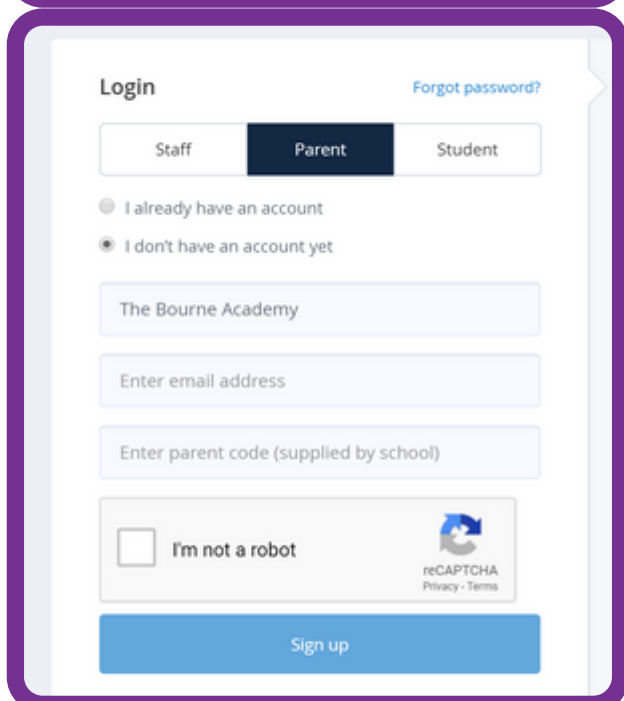

Show My Homework

Open Chrome, Edge, Safari etc.

Then go to

"bourneacademy.satchelone.com"

1

2

Press the login button in the top right

3

You'll then be presented with another page. On this page press the Parent button. Make sure to select "I don't have an account yet"

4

Enter your Email address and the Parent code, then tick the "I'm not a robot" box and then press the "Sign up" button