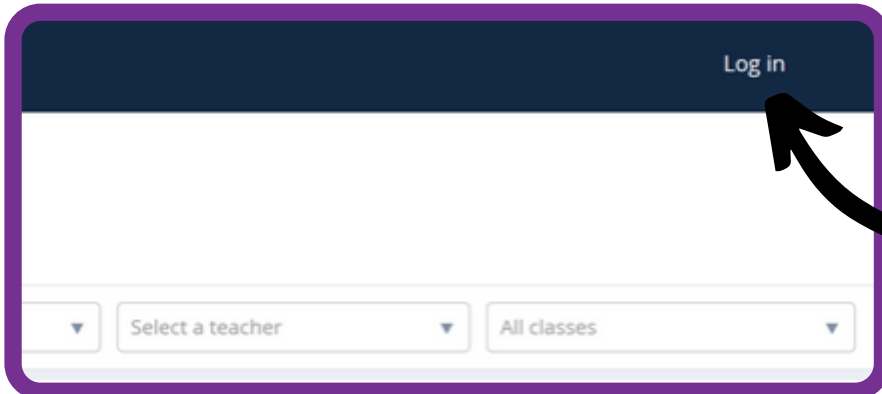

Show My Homework

Open Chrome, Edge, Safari etc.

Then go to

"bourneacademy.satchelone.com"

1

2

Press the login button in the top right

3