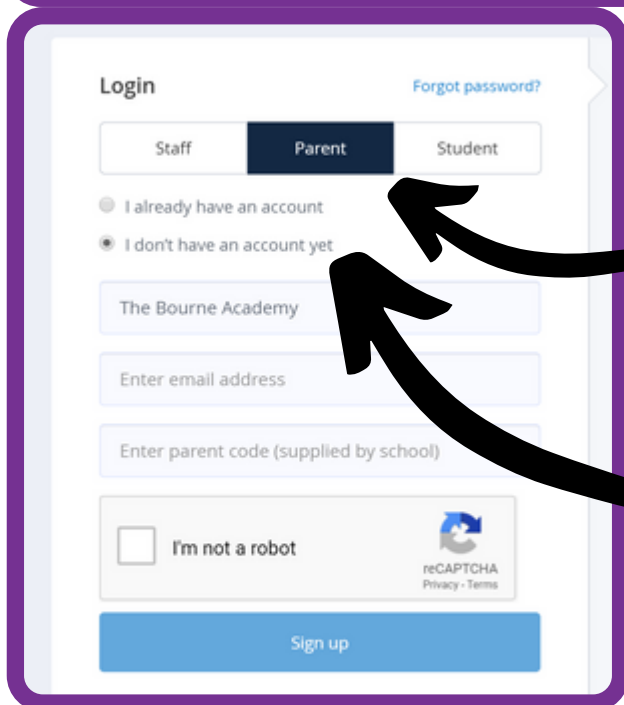

Show My Homework

Open Chrome, Edge, Safari etc.

Then go to

"bourneacademy.satchelone.com"

1

2

Press the login button in the top right

3

You'll then be presented with another page. On this page press the Parent button. Make sure to select "I don't have an account yet"

4

Enter your Email address and the Parent code, then tick the "I'm not a robot" box and then press the "Sign up" button