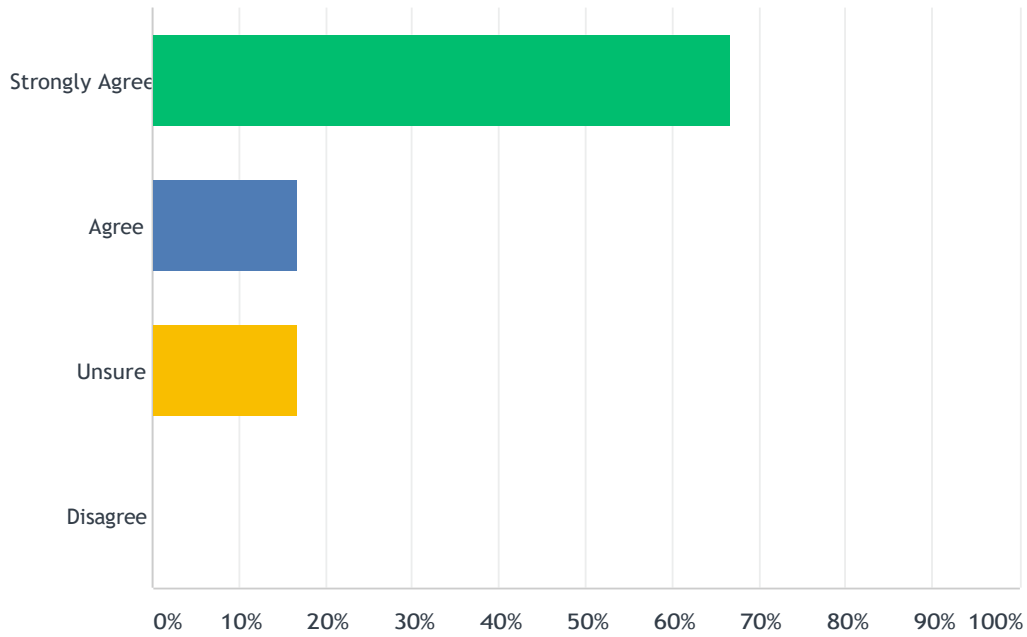

### Q6 I am impressed with the facilities at the Academy.

Answered: 6 Skipped: 0

ANSWER CHOICES	RESPONSES	
Strongly Agree	83.33%	5
Agree	16.67%	1
Unsure	0.00%	0
Disagree	0.00%	0
<b>TOTAL</b>		<b>6</b>

### Q7 I enjoyed the presentations on the Virtual Open Evening Page.

Answered: 6 Skipped: 0

ANSWER CHOICES	RESPONSES
Strongly Agree	66.67% 4
Agree	16.67% 1
Unsure	16.67% 1
Disagree	0.00% 0
<b>TOTAL</b>	<b>6</b>