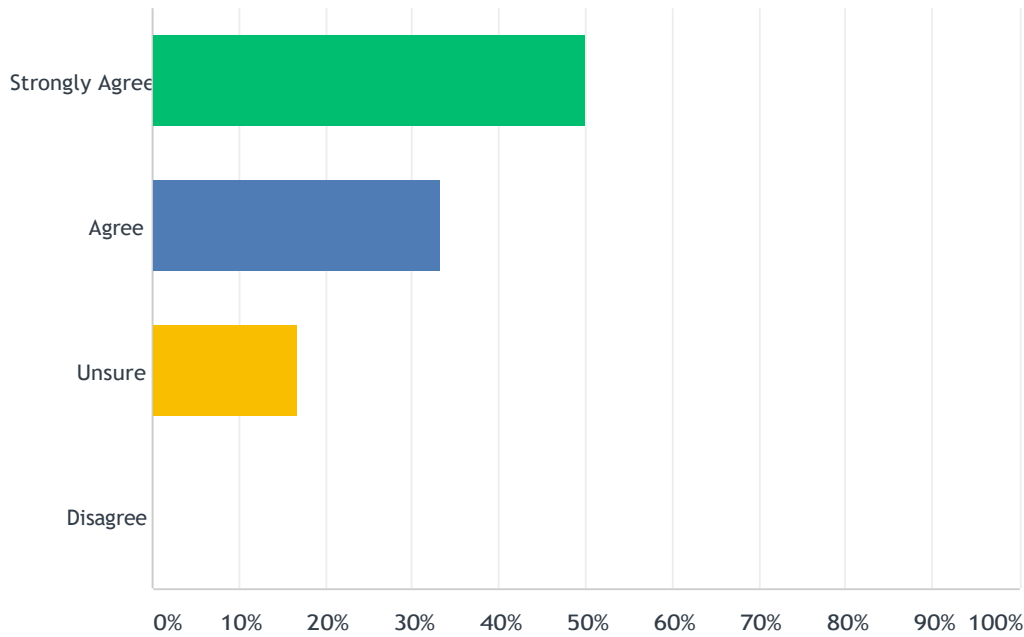

Q8 We know students and other families who speak well of The Bourne Academy.

Answered: 6 Skipped: 0

ANSWER CHOICES	RESPONSES	
Strongly Agree	50.00%	3
Agree	33.33%	2
Unsure	16.67%	1
Disagree	0.00%	0
TOTAL		6