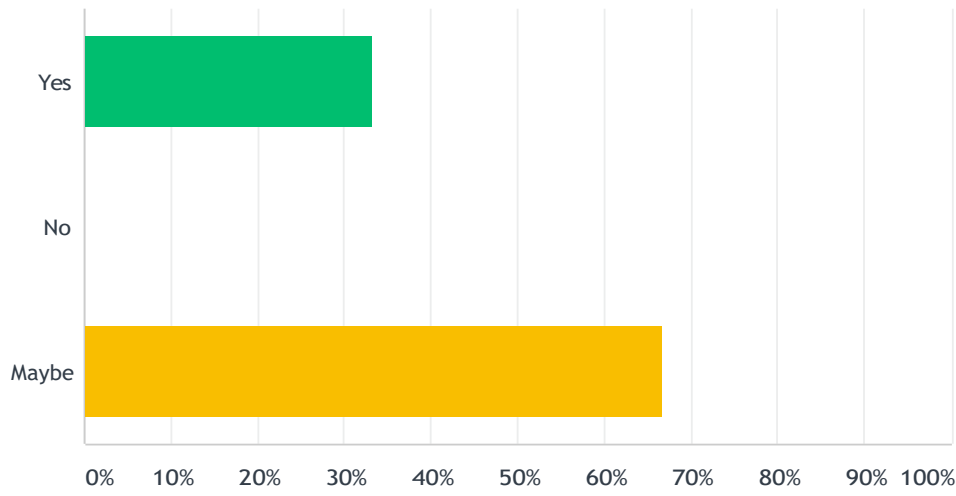

### Q3 My child's Primary School is:

2020 Virtual Open Evening - Parent Feedback Survey

ANSWER CHOICES	RESPONSES	
Bethany Junior	16.67%	1
Hill View	16.67%	1
Kingsleigh	33.33%	2
Muscliff	16.67%	1
Winton	16.67%	1
<b>TOTAL</b>		<b>6</b>

### Q4 My child will be joining The Bourne Academy in Year 7:

Answered: 6 Skipped: 0

ANSWER CHOICES	RESPONSES	
Yes	33.33%	2
No	0.00%	0
Maybe	66.67%	4
<b>TOTAL</b>		<b>6</b>