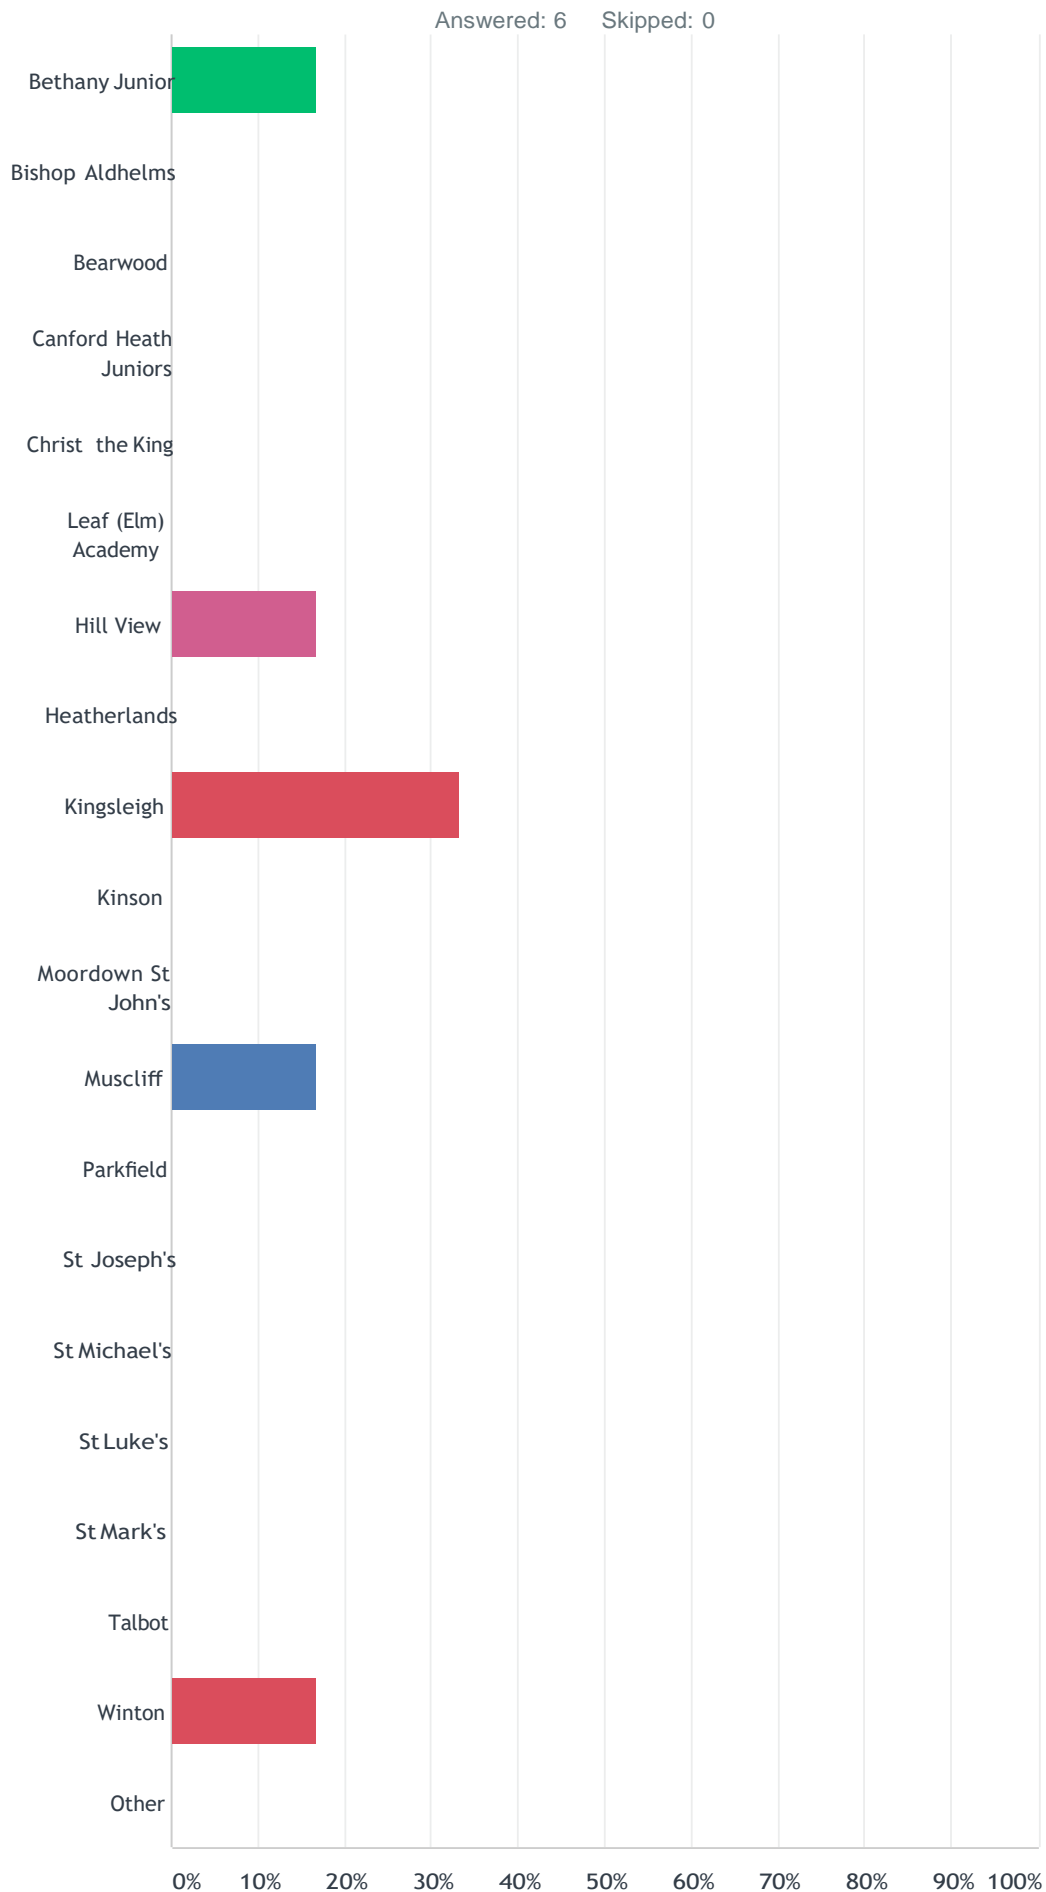

### Q3 My child's Primary School is:

2020 Virtual Open Evening - Parent Feedback Survey

ANSWER CHOICES	RESPONSES	
Bethany Junior	16.67%	1
Hill View	16.67%	1
Kingsleigh	33.33%	2
Muscliff	16.67%	1
Winton	16.67%	1
<b>TOTAL</b>		<b>6</b>