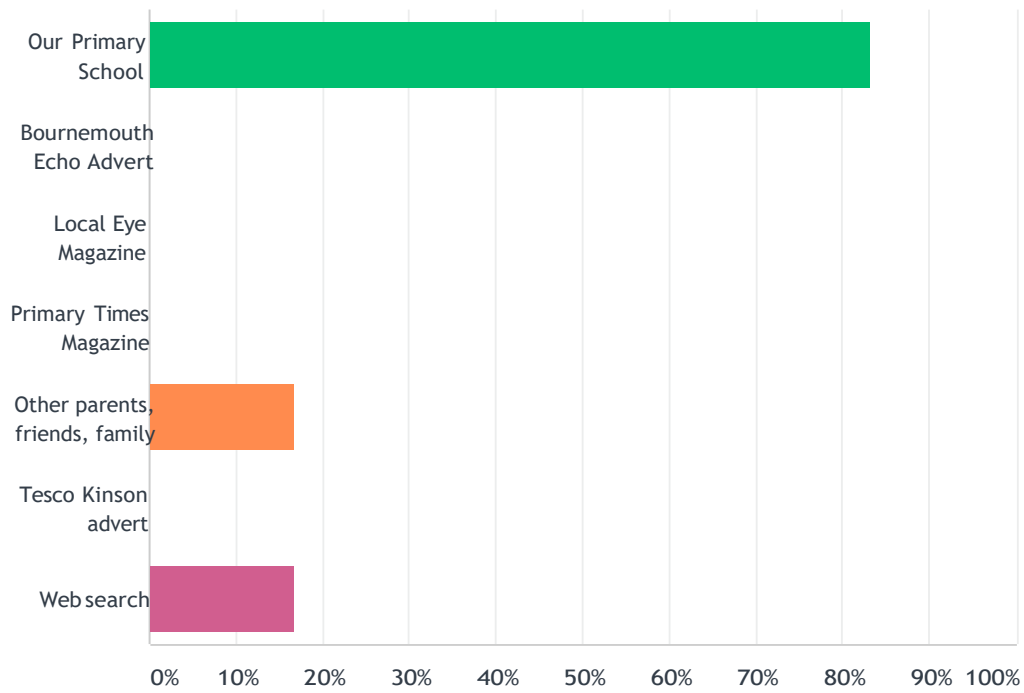

Q14 We heard about the Open Evening through:

Answered: 6 Skipped: 0

ANSWER CHOICES	RESPONSES
Our Primary School	83.33% 5
Bournemouth Echo Advert	0.00% 0
Local Eye Magazine	0.00% 0
Primary Times Magazine	0.00% 0
Other parents, friends, family	16.67% 1
Tesco Kinson advert	0.00% 0
Web search	16.67% 1
Total Respondents: 6