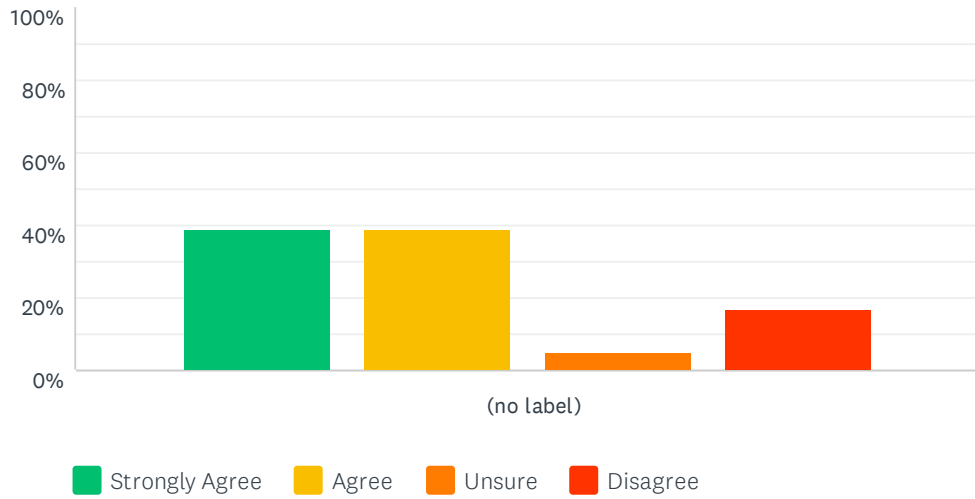

Answered: 41 Skipped: 1

Parent/Carer Teacher Consultation - 16 June 2021

	STRONGLY AGREE	AGREE	UNSURE	DISAGREE	TOTAL	WEIGHTED AVERAGE
(no label)	46.34% 19	43.90% 18	4.88% 2	4.88% 2	41	1.68

Q10 I access Show My Homework to monitor my child's homework:

Answered: 41 Skipped: 1

	DAILY	WEEKLY	MONTHLY	TERMLY	NEVER	TOTAL	WEIGHTED AVERAGE
(no label)	63.41% 26	31.71% 13	2.44% 1	0.00% 0	2.44% 1	41	1.46

Q11 The online meeting format was simple to navigate and worked well.

Answered: 41 Skipped: 1

Parent/Carer Teacher Consultation - 16 June 2021

	STRONGLY AGREE	AGREE	UNSURE	DISAGREE	TOTAL	WEIGHTED AVERAGE
(no label)	39.02% 16	39.02% 16	4.88% 2	17.07% 7	41	2.00

Q12 One thing the Academy does well is: