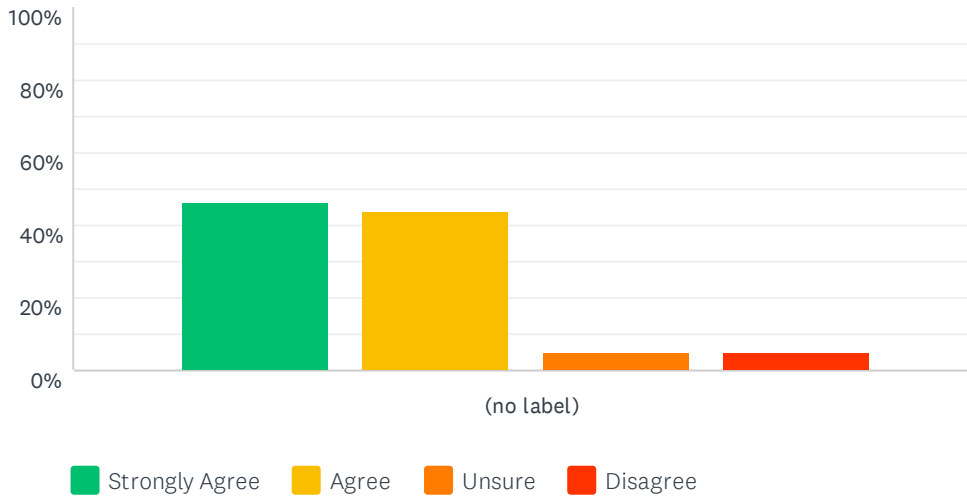

Answered: 41 Skipped: 1

	STRONGLY AGREE	AGREE	UNSURE	DISAGREE	TOTAL	WEIGHTED AVERAGE
(no label)	19.51% 8	51.22% 21	12.20% 5	17.07% 7	41	2.27

Q9 Show My Homework has helped me to support my child's work at home

Answered: 41 Skipped: 1

Parent/Carer Teacher Consultation - 16 June 2021

	STRONGLY AGREE	AGREE	UNSURE	DISAGREE	TOTAL	WEIGHTED AVERAGE
(no label)	46.34% 19	43.90% 18	4.88% 2	4.88% 2	41	1.68

Q10 I access Show My Homework to monitor my child's homework: