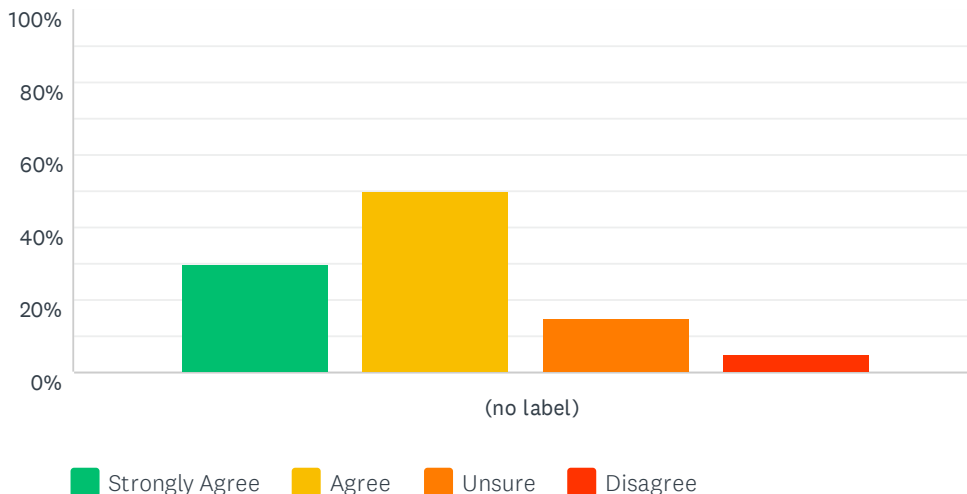

Q1 The discussions I had with the teaching staff were useful

Answered: 41 Skipped: 1

	STRONGLY AGREE	AGREE	UNSURE	DISAGREE	TOTAL	WEIGHTED AVERAGE
(no label)	51.22% 21	36.59% 15	7.32% 3	4.88% 2	41	1.66

Q2 I am happy with the progress my child is making towards their target grades

Answered: 41 Skipped: 1

	STRONGLY AGREE	AGREE	UNSURE	DISAGREE	TOTAL	WEIGHTED AVERAGE
(no label)	46.34% 19	41.46% 17	12.20% 5	0.00% 0	41	1.66

Q3 My child receives the right amount of homework

Answered: 40 Skipped: 2

Parent/Carer Teacher Consultation - 16 June 2021

	STRONGLY AGREE	AGREE	UNSURE	DISAGREE	TOTAL	WEIGHTED AVERAGE
(no label)	30.00%	50.00%	15.00%	5.00%	40	1.95
	12	20	6	2		

Q4 My child's receives feedback on their work and knows how to improve

Answered: 41 Skipped: 1

	STRONGLY AGREE	AGREE	UNSURE	DISAGREE	TOTAL	WEIGHTED AVERAGE
(no label)	26.83%	41.46%	26.83%	4.88%	41	2.10
	11	17	11	2		

Q5 My child is being stretched academically

Answered: 41 Skipped: 1