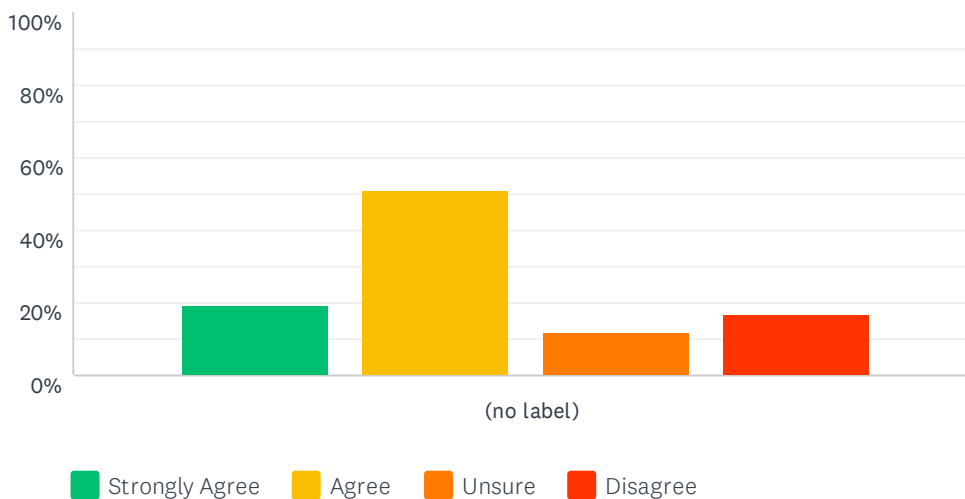

Answered: 41 Skipped: 1

	STRONGLY AGREE	AGREE	UNSURE	DISAGREE	TOTAL	WEIGHTED AVERAGE
(no label)	36.59% 15	48.78% 20	12.20% 5	2.44% 1	41	1.80

Q7 I know how to help and support my child reach their target grades

Answered: 41 Skipped: 1

Parent/Carer Teacher Consultation - 16 June 2021

	STRONGLY AGREE	AGREE	UNSURE	DISAGREE	TOTAL	WEIGHTED AVERAGE
(no label)	26.83% 11	56.10% 23	17.07% 7	0.00% 0	41	1.90

Q8 I am kept well informed about how my child is getting on at the Academy

Answered: 41 Skipped: 1

	STRONGLY AGREE	AGREE	UNSURE	DISAGREE	TOTAL	WEIGHTED AVERAGE
(no label)	19.51% 8	51.22% 21	12.20% 5	17.07% 7	41	2.27

Q9 Show My Homework has helped me to support my child's work at home