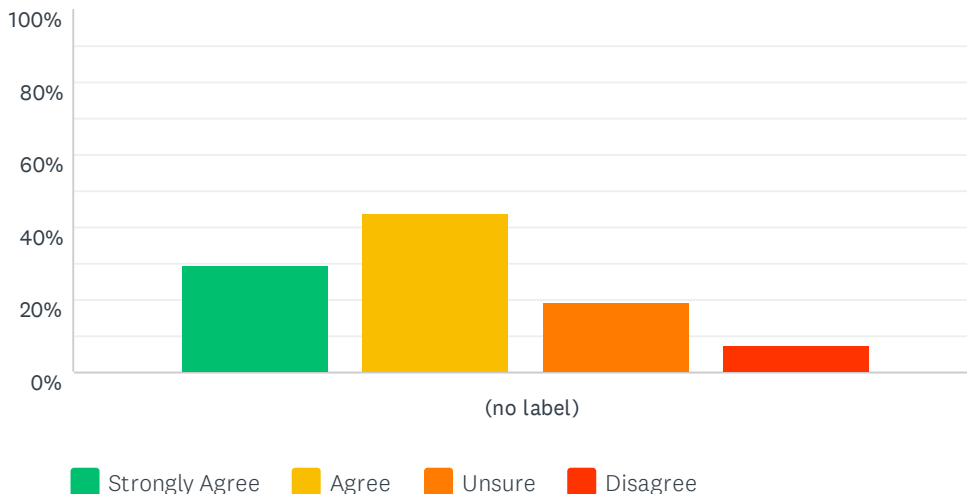

Answered: 41 Skipped: 1

	STRONGLY AGREE	AGREE	UNSURE	DISAGREE	TOTAL	WEIGHTED AVERAGE
(no label)	26.83%	41.46%	26.83%	4.88%	41	2.10
	11	17	11	2		

Q5 My child is being stretched academically

Answered: 41 Skipped: 1

Parent/Carer Teacher Consultation - 16 June 2021

	STRONGLY AGREE	AGREE	UNSURE	DISAGREE	TOTAL	WEIGHTED AVERAGE
(no label)	29.27% 12	43.90% 18	19.51% 8	7.32% 3	41	2.05

Q6 My child is supported in her/his learning