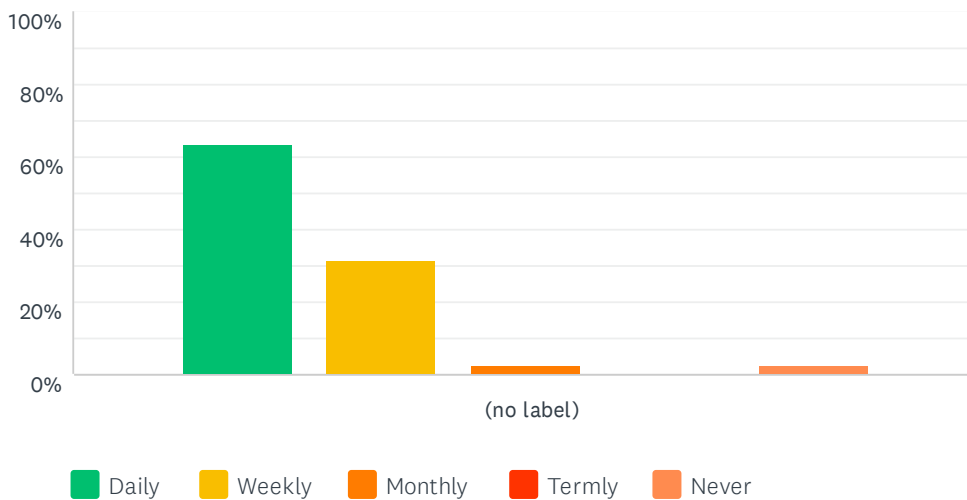

Answered: 41 Skipped: 1

	STRONGLY AGREE	AGREE	UNSURE	DISAGREE	TOTAL	WEIGHTED AVERAGE
(no label)	19.51% 8	51.22% 21	12.20% 5	17.07% 7	41	2.27

Q9 Show My Homework has helped me to support my child's work at home

Answered: 41 Skipped: 1

Parent/Carer Teacher Consultation - 16 June 2021

	STRONGLY AGREE	AGREE	UNSURE	DISAGREE	TOTAL	WEIGHTED AVERAGE
(no label)	46.34% 19	43.90% 18	4.88% 2	4.88% 2	41	1.68

Q10 I access Show My Homework to monitor my child's homework:

Answered: 41 Skipped: 1

	DAILY	WEEKLY	MONTHLY	TERMLY	NEVER	TOTAL	WEIGHTED AVERAGE
(no label)	63.41% 26	31.71% 13	2.44% 1	0.00% 0	2.44% 1	41	1.46

Q11 The online meeting format was simple to navigate and worked well.