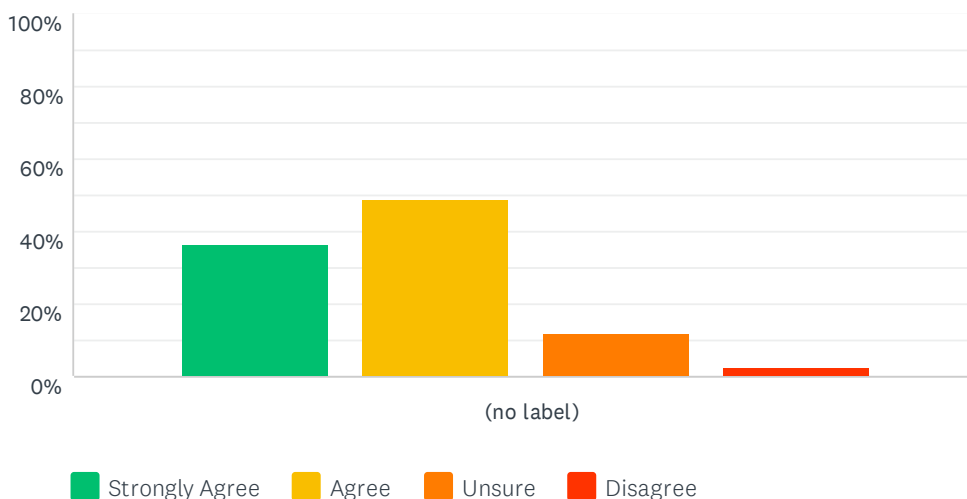

Q6 My child is supported in her/his learning

Answered: 41 Skipped: 1

	STRONGLY AGREE	AGREE	UNSURE	DISAGREE	TOTAL	WEIGHTED AVERAGE
(no label)	36.59% 15	48.78% 20	12.20% 5	2.44% 1	41	1.80

Q7 I know how to help and support my child reach their target grades

Answered: 41 Skipped: 1