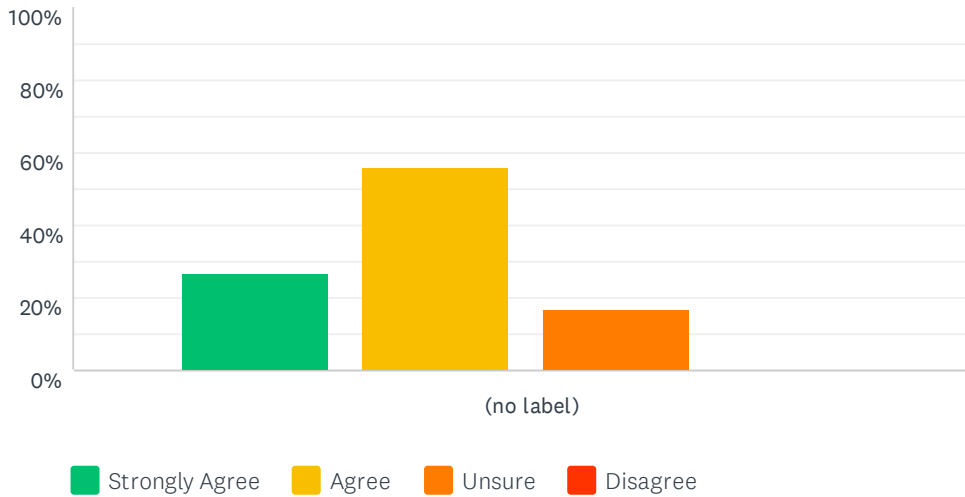

Answered: 41 Skipped: 1

	STRONGLY AGREE	AGREE	UNSURE	DISAGREE	TOTAL	WEIGHTED AVERAGE
(no label)	36.59% 15	48.78% 20	12.20% 5	2.44% 1	41	1.80

Q7 I know how to help and support my child reach their target grades

Answered: 41 Skipped: 1

Parent/Carer Teacher Consultation - 16 June 2021

	STRONGLY AGREE	AGREE	UNSURE	DISAGREE	TOTAL	WEIGHTED AVERAGE
(no label)	26.83% 11	56.10% 23	17.07% 7	0.00% 0	41	1.90

Q8 I am kept well informed about how my child is getting on at the Academy