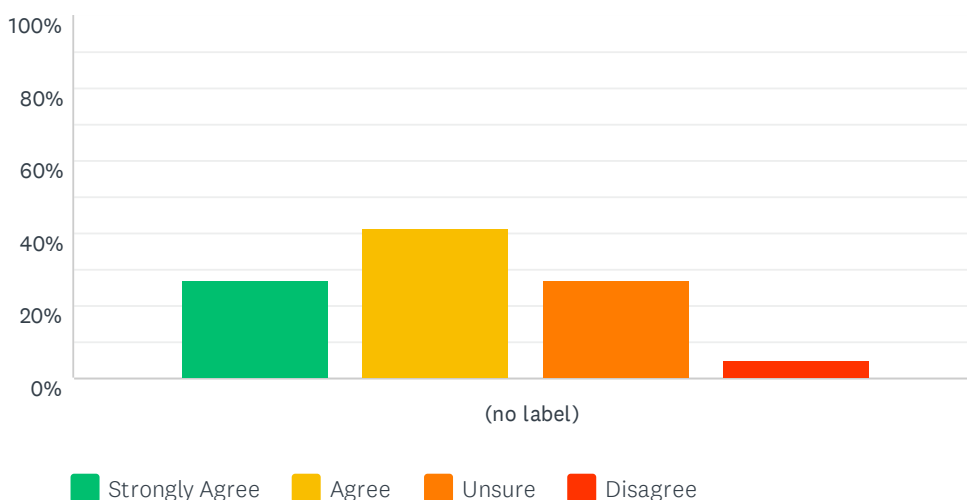

Q1 The discussions I had with the teaching staff were useful

Answered: 41 Skipped: 1

	STRONGLY AGREE	AGREE	UNSURE	DISAGREE	TOTAL	WEIGHTED AVERAGE
(no label)	51.22% 21	36.59% 15	7.32% 3	4.88% 2	41	1.66

Q2 I am happy with the progress my child is making towards their target grades

Answered: 41 Skipped: 1

	STRONGLY AGREE	AGREE	UNSURE	DISAGREE	TOTAL	WEIGHTED AVERAGE
(no label)	46.34% 19	41.46% 17	12.20% 5	0.00% 0	41	1.66

Q3 My child receives the right amount of homework

Answered: 40 Skipped: 2

Parent/Carer Teacher Consultation - 16 June 2021

	STRONGLY AGREE	AGREE	UNSURE	DISAGREE	TOTAL	WEIGHTED AVERAGE
(no label)	30.00%	50.00%	15.00%	5.00%	40	1.95
	12	20	6	2		

Q4 My child's receives feedback on their work and knows how to improve

Answered: 41 Skipped: 1

	STRONGLY AGREE	AGREE	UNSURE	DISAGREE	TOTAL	WEIGHTED AVERAGE
(no label)	26.83%	41.46%	26.83%	4.88%	41	2.10
	11	17	11	2		

Q5 My child is being stretched academically

Answered: 41 Skipped: 1