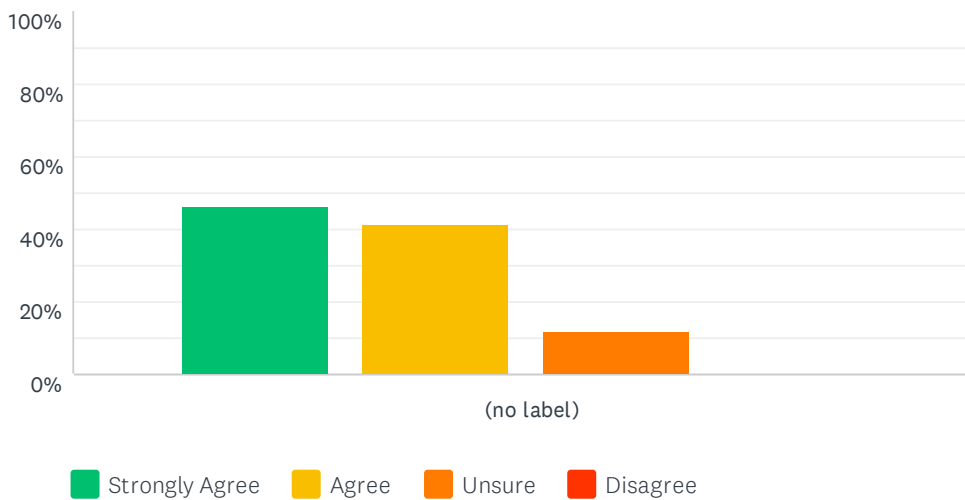

Q1 The discussions I had with the teaching staff were useful

Answered: 41 Skipped: 1

	STRONGLY AGREE	AGREE	UNSURE	DISAGREE	TOTAL	WEIGHTED AVERAGE
(no label)	51.22% 21	36.59% 15	7.32% 3	4.88% 2	41	1.66

Q2 I am happy with the progress my child is making towards their target grades

Answered: 41 Skipped: 1

	STRONGLY AGREE	AGREE	UNSURE	DISAGREE	TOTAL	WEIGHTED AVERAGE
(no label)	46.34% 19	41.46% 17	12.20% 5	0.00% 0	41	1.66

Q3 My child receives the right amount of homework

Answered: 40 Skipped: 2