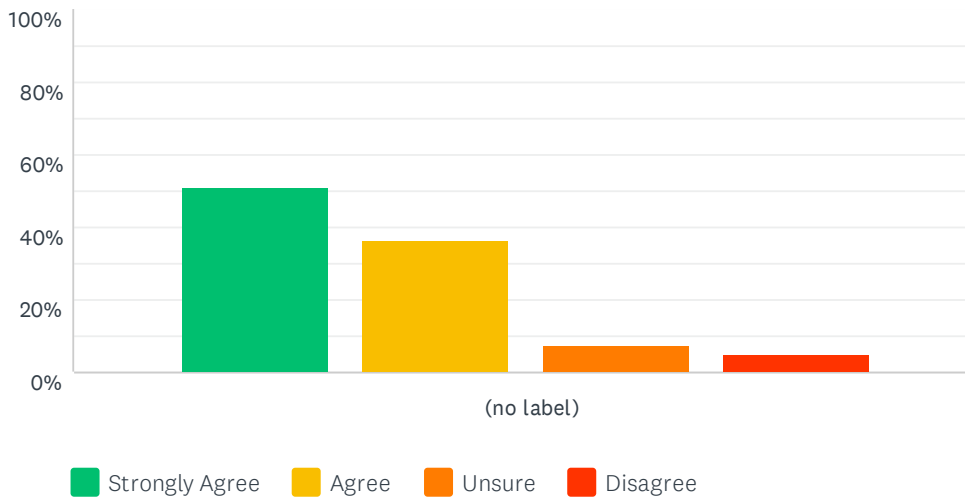

Q1 The discussions I had with the teaching staff were useful

Answered: 41 Skipped: 1

	STRONGLY AGREE	AGREE	UNSURE	DISAGREE	TOTAL	WEIGHTED AVERAGE
(no label)	51.22% 21	36.59% 15	7.32% 3	4.88% 2	41	1.66

Q2 I am happy with the progress my child is making towards their target grades

Answered: 41 Skipped: 1

	STRONGLY AGREE	AGREE	UNSURE	DISAGREE	TOTAL	WEIGHTED AVERAGE
(no label)	46.34% 19	41.46% 17	12.20% 5	0.00% 0	41	1.66

Q3 My child receives the right amount of homework

Answered: 40 Skipped: 2